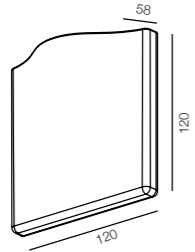

TUCANA

Wall Light

Power	1x7W
Lumen Output	434lm
Beam Angle	98°
Colour Temperature	3000K
Input	200-240V~ 50Hz
IP	54

- Body and bracket in die-cast aluminium
- Powder coated with pretreatment for outdoor use
- Frost glass
- Silicon rubber gasket