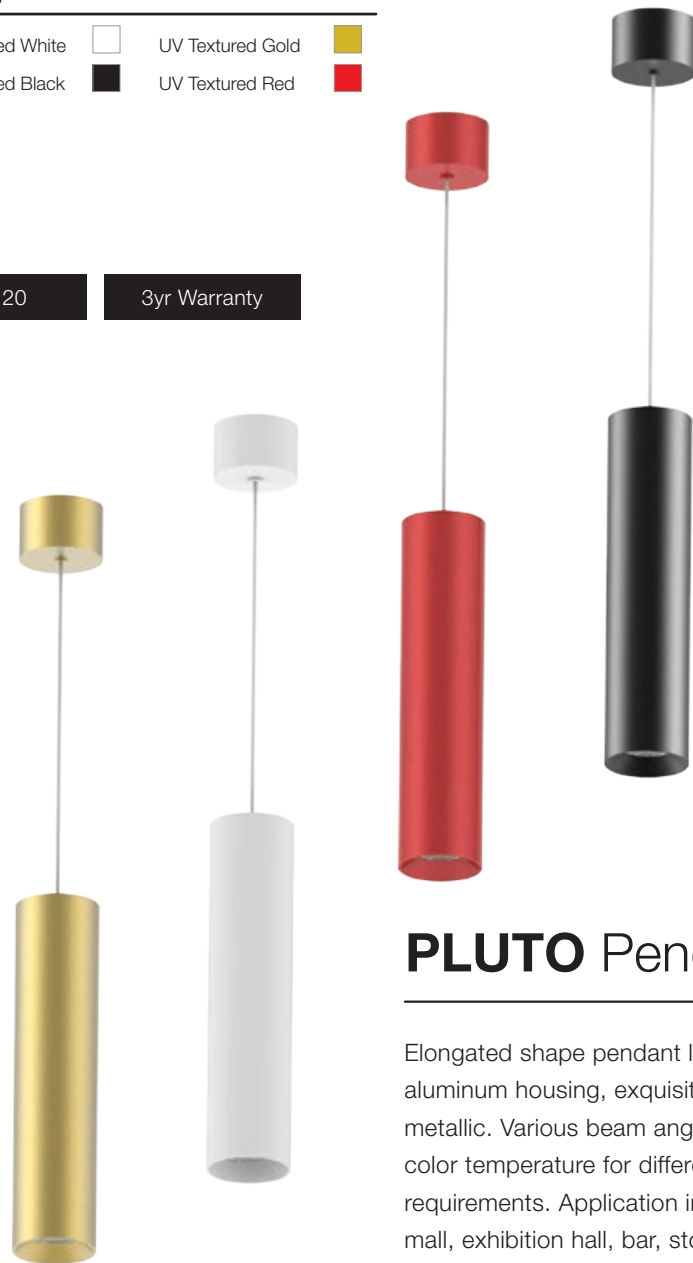

Power	5W 7W	10W 15W
Lumen Output	400lm 630lm	900lm 1350lm
Beam Angles	10° 15° 24° 36° 50°	10° 15° 24° 36° 50°
Colour Temperature	3000K 4000K	3000K 4000K
CRI	82+ 92+	82+ 92+

Finishes

- UV Textured White
- UV Textured Gold
- UV Textured Black
- UV Textured Red

IP 20

3yr Warranty

PLUTO Pendant light

Elongated shape pendant lamp, high-purity aluminum housing, exquisite and more metallic. Various beam angles, power and color temperature for different lighting requirements. Application including shopping mall, exhibition hall, bar, store, museum and gallery for lighting and decoration

PLUTO

Pendant light