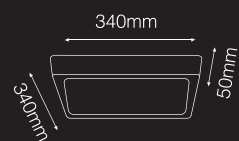

OCTANS Square Ceiling Light

Power	30W	25W
Input	AC100-240V	AC100-240V
Lumen Output	2500lm	2000lm
Description	30W SMD LED , Ceiling mount LED light Double cable inlet	25W SMD LED , Ceiling mount LED light Double cable inlet
Material	Die casting aluminium Polycarbonate diffuser	Die casting aluminium Polycarbonate diffuser
IP	54	54