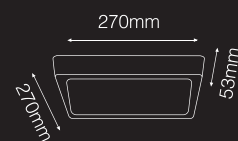

OCTANS Square Ceiling Light

Power	30W	25W
Input	AC100-240V	AC100-240V
Lumen Output	2500lm	2000lm
Description	30W SMD LED , Ceiling mount LED light Double cable inlet	25W SMD LED , Ceiling mount LED light Double cable inlet
Material	Die casting aluminium Polycarbonate diffuser	Die casting aluminium Polycarbonate diffuser
IP	54	54