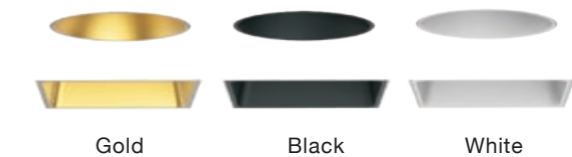

Accessories

Gold

Black

White

Notes

- Different wattage can be provided upon request
- Customization for non-standard solutions in terms of light source, color, length and other specifications.